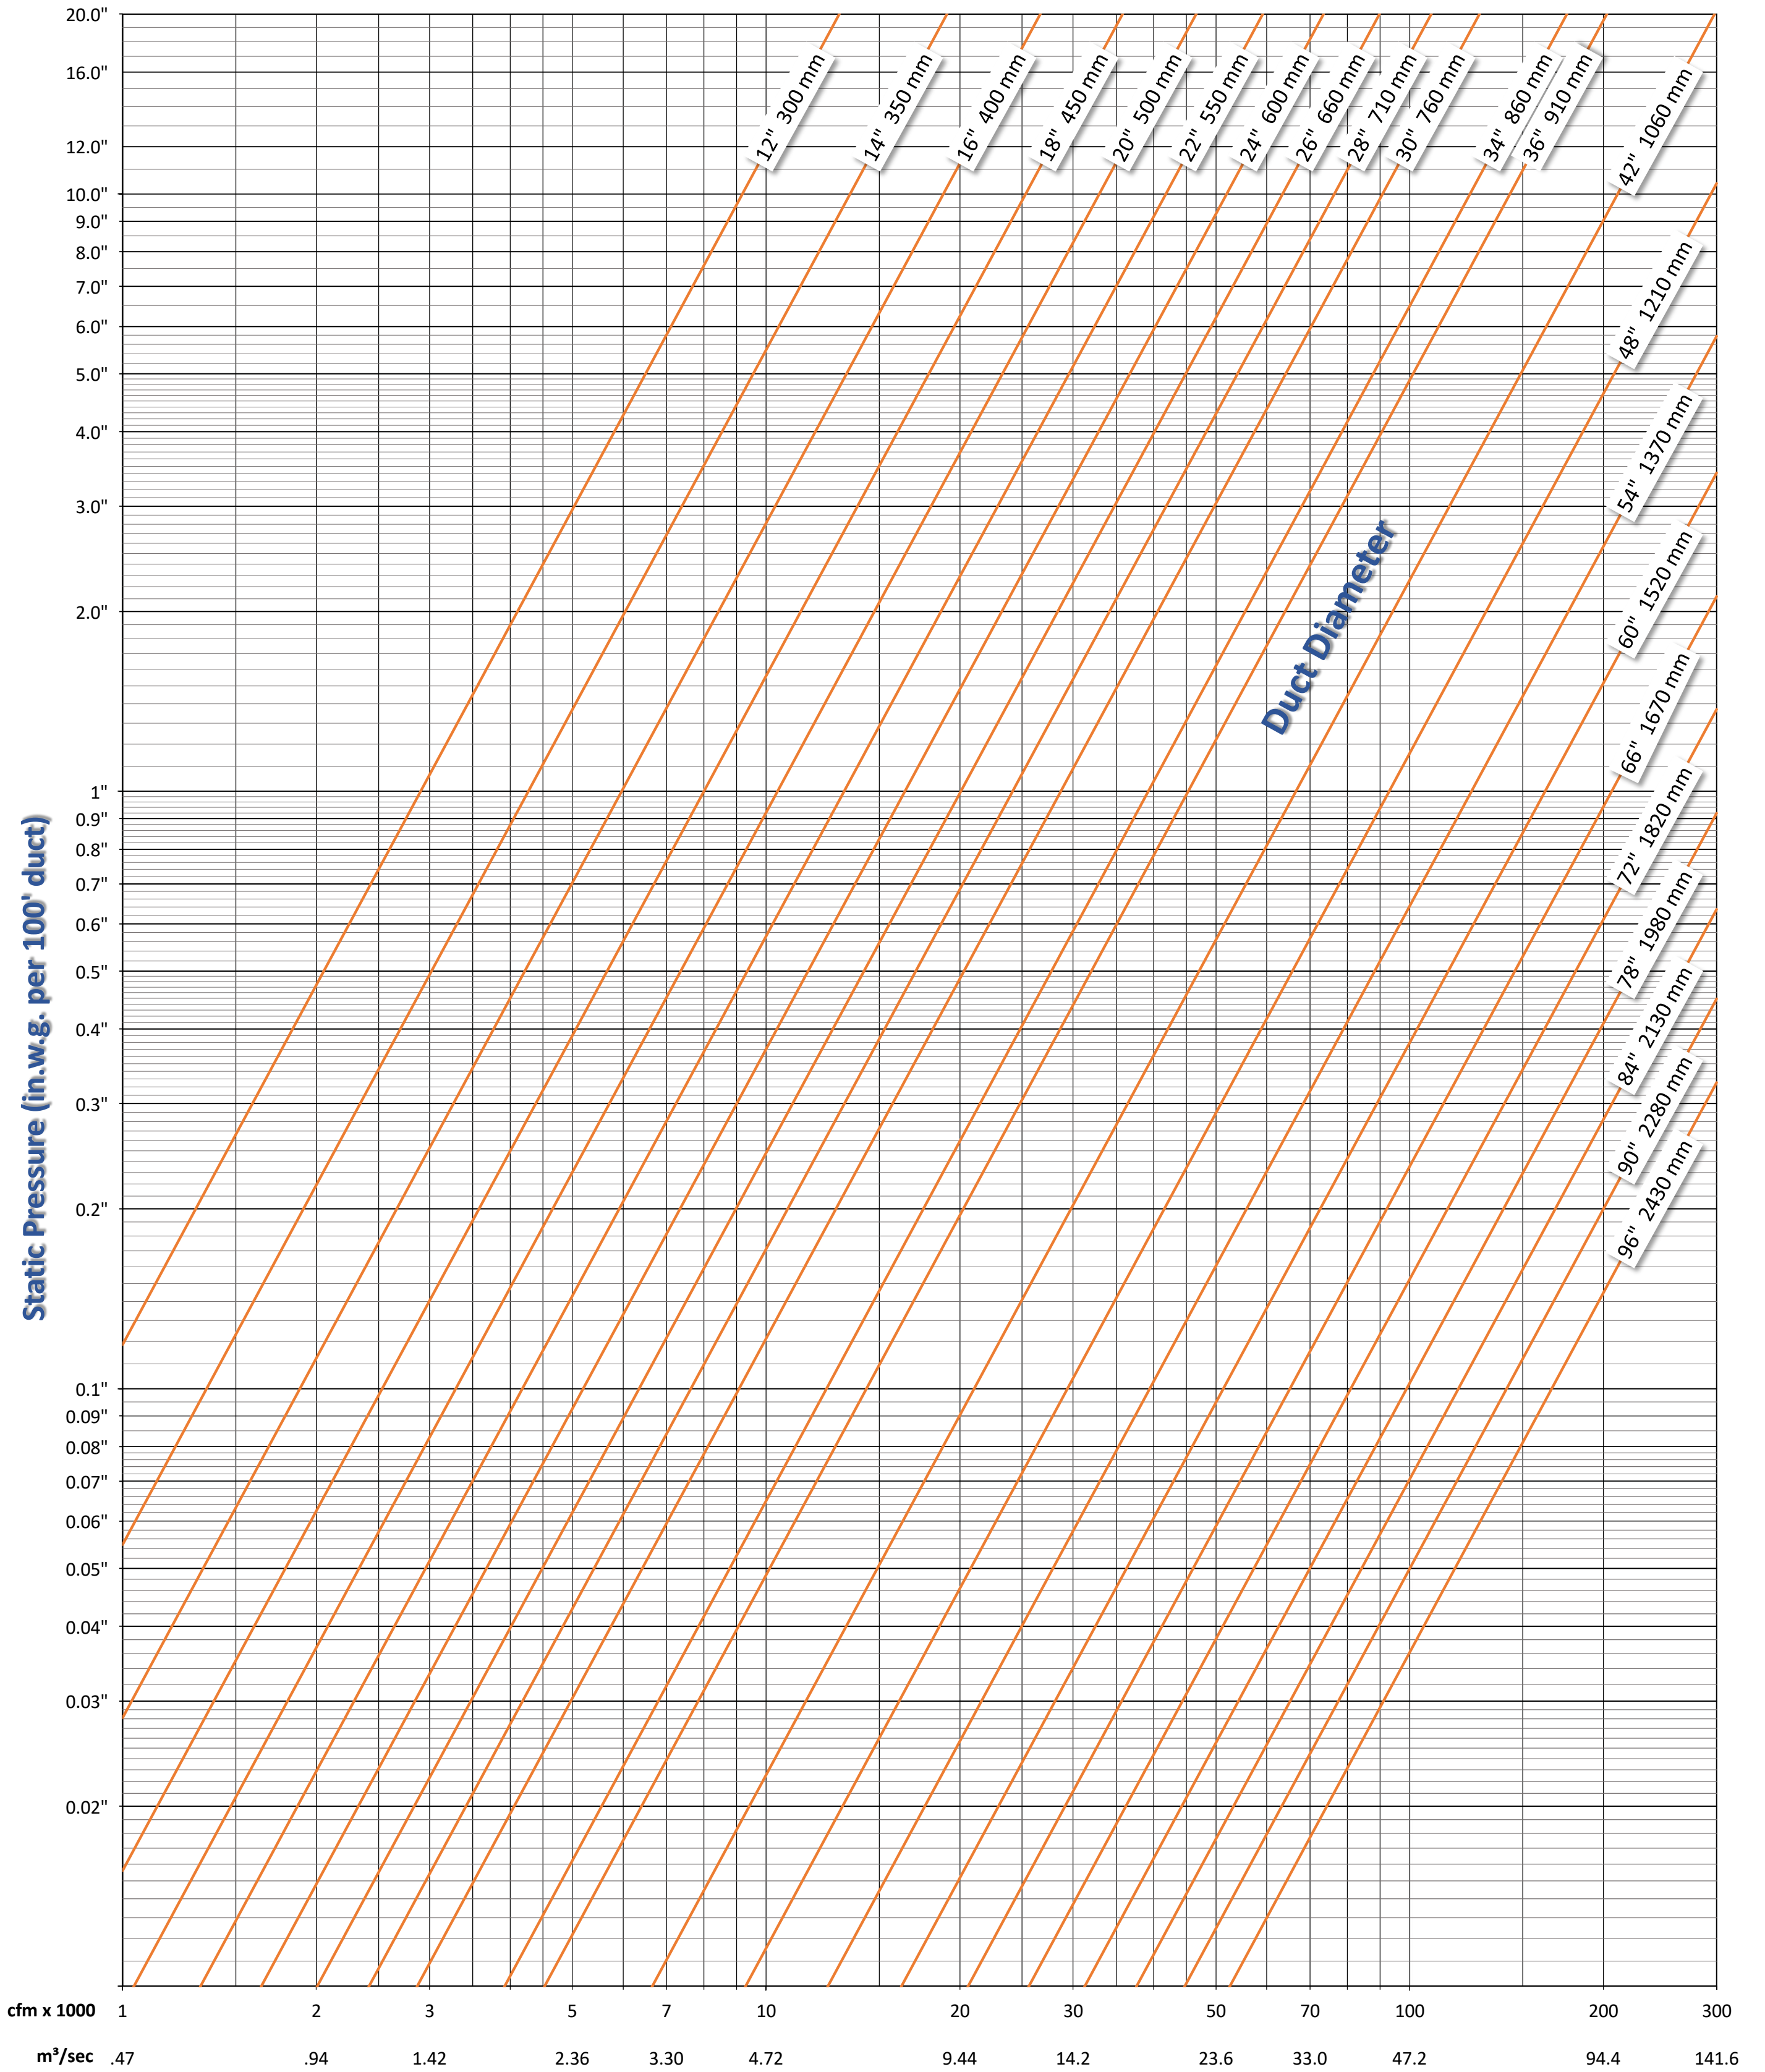

# K-MAX Ducting Resistance Chart

Air Flow Quantity

**SCHAUENBURG**  
Flexadux Corp.